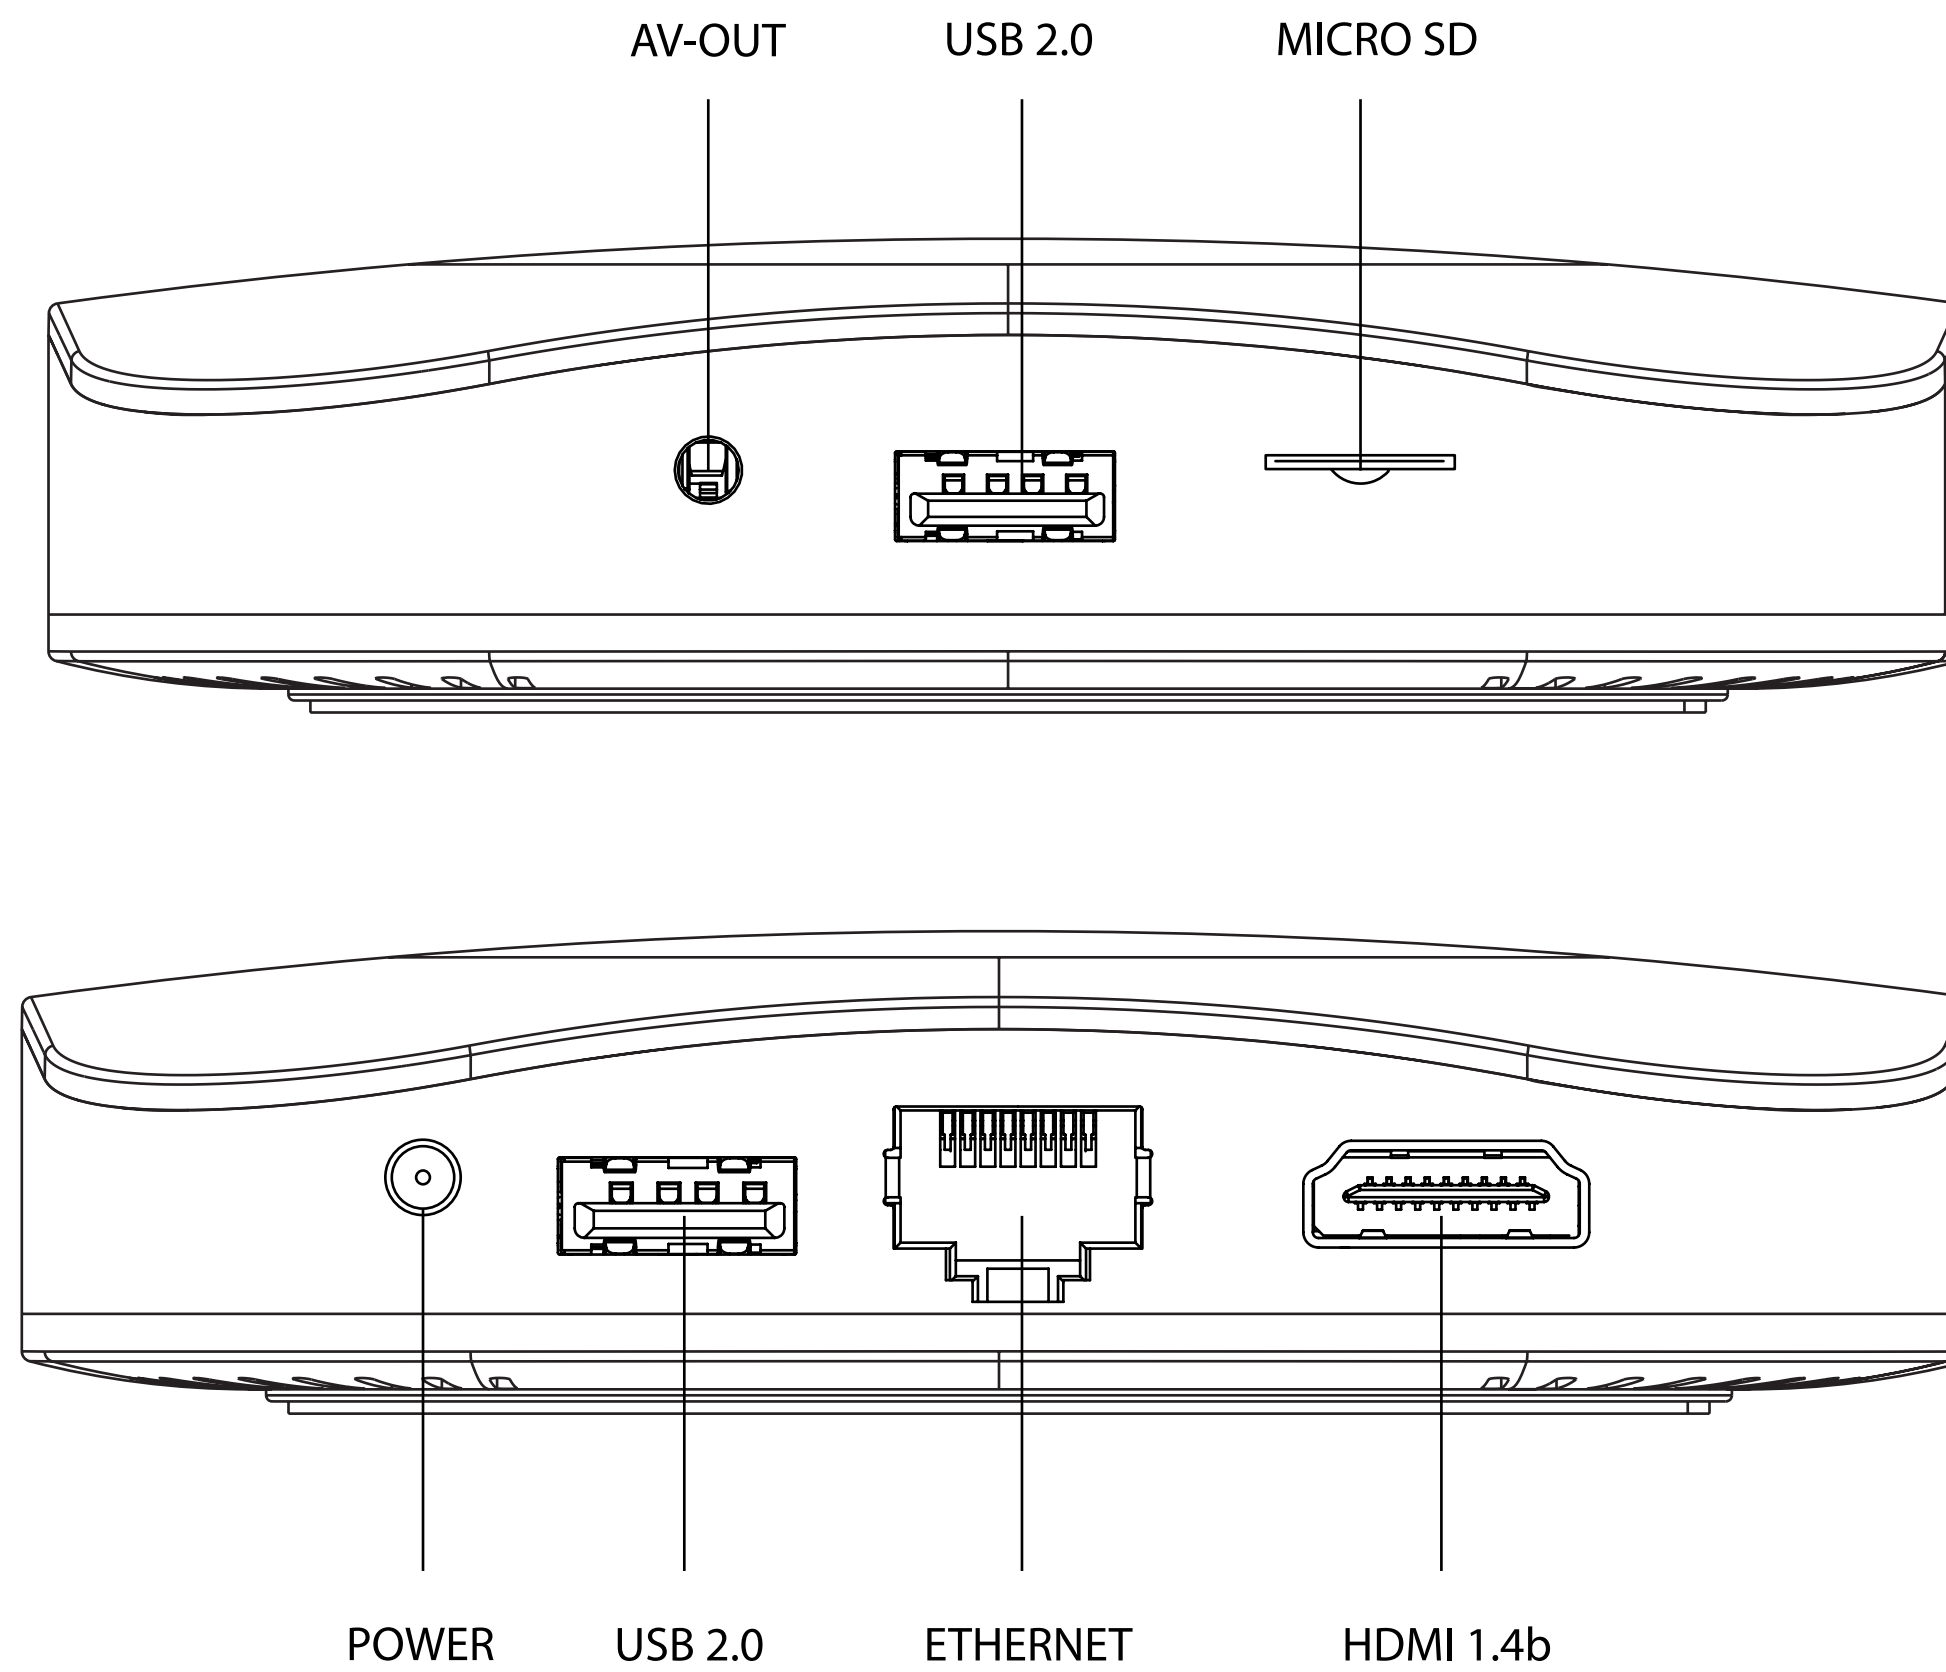

OASIS | ONE

DEVICE CONNECTIVITY